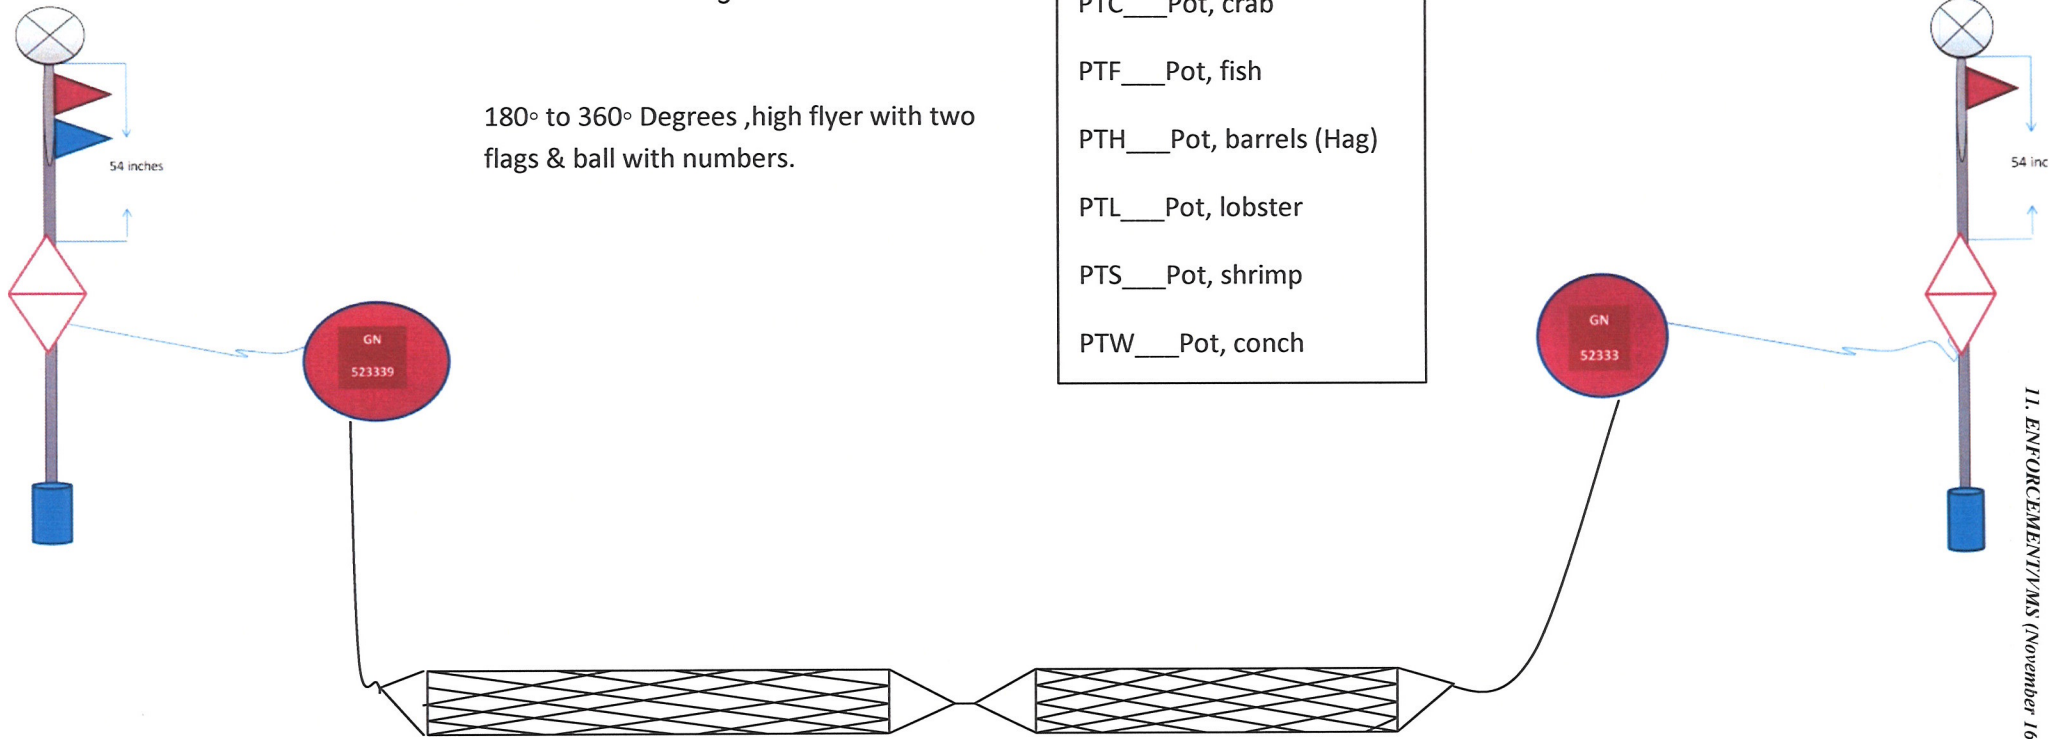

MINIMUM STANDARDS, EEZ

0° to 180° Degrees high flyer with one flag & ball with numbers

180° to 360° Degrees ,high flyer with two flags & ball with numbers.

VTR gear code:

GND	Gillnet, drift
GNR	Gillnet, runaround
GNS	Gillnet, sink
LLB	Longline, bottom
LLP	Longline, pelagic
PTC	Pot, crab
PTF	Pot, fish
PTH	Pot, barrels (Hag)
PTL	Pot, lobster
PTS	Pot, shrimp
PTW	Pot, conch

CHART 2: Gear markings for fixed gear

Handwritten signature